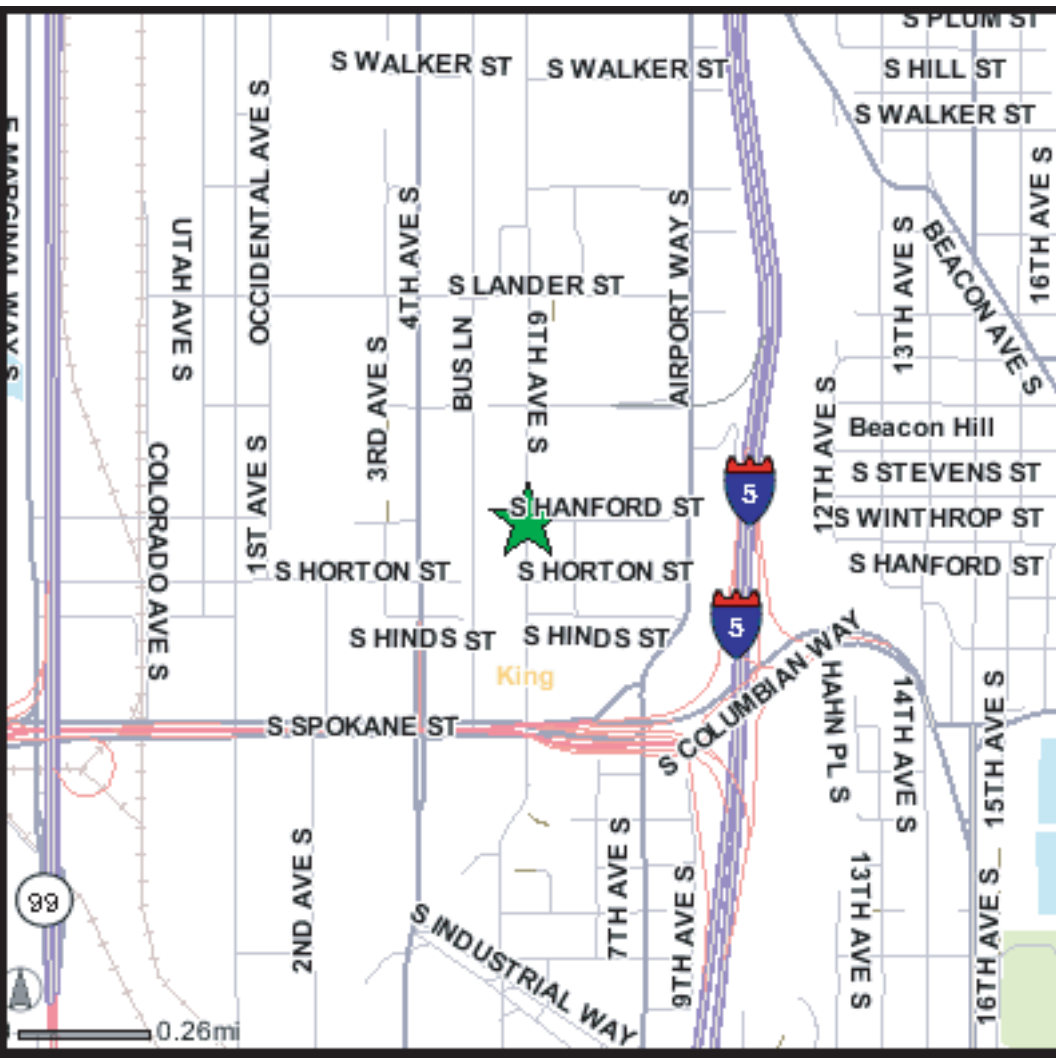

ALASKAN COPPER

Seattle

P.O. Box 3546

Seattle, Washington 98124-3546

3223 Sixth Avenue South (98134-2105)

Phone (206) 623-5800 Fax (206) 382-7335

Toll Free (800) 552-7661

acbsea@alaskancopper.com

Alaskan Copper Works

3200 Sixth Avenue South (98134-2106)

Fabrication Division: Fax (206) 382-4306

acwfab@alaskancopper.com

Stainless Products Division: Fax (206) 382-7346

acwspd@alaskancopper.com

TRAVELING NORTH ON I-5

- At Exit 163 (West Seattle Bridge/Columbia Way) turn RIGHT onto exit Ramp
- Keep LEFT to stay on Ramp towards the Spokane Street/Safeco Field/Qwest Field Exit down to 6th Avenue South
- Turn RIGHT on 6th Avenue South and continue North for about 0.2 miles
- Alaskan Copper and Brass Company is located on the left (West) side of street
- Parking is available in front of red brick office building

TRAVELING SOUTH ON I-5

- Turn RIGHT at Exit 163B (Forrest Street/6th Avenue South)
- Follow exit Ramp down to 6th Avenue South
- Turn LEFT on 6th Avenue South and continue South for about 0.2 miles
- Alaskan Copper and Brass Company is located on the right (West) side of street
- Parking is available in front of red brick office building