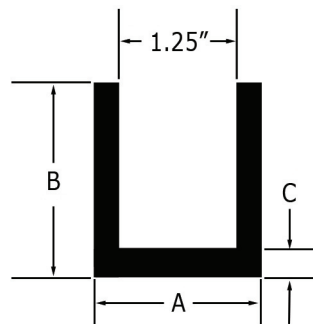

Aluminum Marine Shapes

6061 - T6 Pen Board

■ Stocked in 24 foot lengths

Size (A)	Size (B)	(C)	Lbs/Ft	Lbs/Length	Part Number
7.875	1.000	.125	1.735	41.640	559847

Dimensions are in inches. All weights are approximate.

6061 - T6 Pen Board Stanchion

■ Stocked in 24 foot lengths

Size (A)	Size (B)	(C)	Lbs/Ft	Lbs/Length	Part Number
4.375	2.813	.312	4.500	108.000	634778

Dimensions are in inches. All weights are approximate.

6061 - T6 Pen Board Channel

■ Stocked in 24 foot lengths

Size (A)	Size (B)	(C)	Lbs/Ft	Lbs/Length	Part Number
1.874	1.560	.312	1.636	39.264	634760

Dimensions are in inches. All weights are approximate.