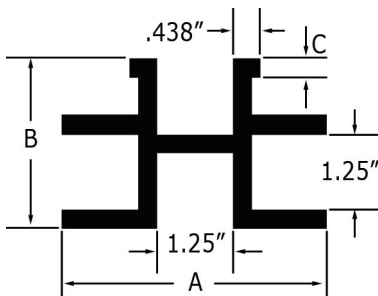

Aluminum Marine Shapes

6061 - T6 Pen Board

■ Stocked in 24 foot lengths

Size (A)	Size (B)	(C)	Lbs/Ft	Lbs/Length	Part Number
7.875	1.000	.125	1.735	41.640	559847

Dimensions are in inches. All weights are approximate.

6061 - T6 Pen Board Stanchion

■ Stocked in 24 foot lengths

Size (A)	Size (B)	(C)	Lbs/Ft	Lbs/Length	Part Number
4.375	2.813	.312	4.500	108.000	634778

Dimensions are in inches. All weights are approximate.

6061 - T6 Pen Board Channel

■ Stocked in 24 foot lengths

Size (A)	Size (B)	(C)	Lbs/Ft	Lbs/Length	Part Number
1.874	1.560	.312	1.636	39.264	634760

Dimensions are in inches. All weights are approximate.