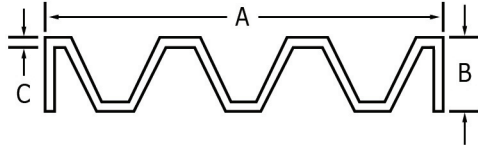

Aluminum Marine Shapes

6061 - T6 Pen Board

■ Stocked in 24 foot lengths

Size (A)	Size (B)	(C)	Lbs/Ft	Lbs/Length	Part Number
7.875	1.000	.125	1.735	41.640	559847

Dimensions are in inches. All weights are approximate.

6061 - T6 Pen Board Stanchion

■ Stocked in 24 foot lengths

Size (A)	Size (B)	(C)	Lbs/Ft	Lbs/Length	Part Number
4.375	2.813	.312	4.500	108.000	634778

Dimensions are in inches. All weights are approximate.

6061 - T6 Pen Board Channel

■ Stocked in 24 foot lengths

Size (A)	Size (B)	(C)	Lbs/Ft	Lbs/Length	Part Number
1.874	1.560	.312	1.636	39.264	634760

Dimensions are in inches. All weights are approximate.